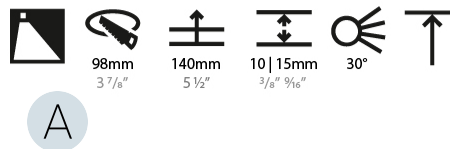

GENERAL

Series: Bioniq
Subseries: Bioniq Round Wallwash
Brand: Prolicht
Division: Architectural
Mounting Type: Recessed
Mounting Location: Ceiling
Subcategory: Downlight

PHYSICAL

Shape: Round
Diameter (mm): 107
Diameter (in): 4 3/16
Height (mm): 118
Height (in): 4 5/8
Ceiling Thickness (mm): 10 / 12.5 / 15
Ceiling Thickness (in): 3/8 or 1/2 or 9/16
Min. Recessing Depth (mm): 140
Min. Recessing Depth (in): 5 1/2
Light Distribution: Adjustable / Asymmetric
Weight (kg): 0.456
Weight (lbs): 1
Fixture Finish: SSR / BKV / CWI / CRY / HAB / UFT / ITA / RUA / FTG / MYG / LOD / PUS / FRO / FUP / KIA / POP / BLS / SPG / MEY / GOH / GUM / CHC / COM / ABZ / JAG / OBR / MOS / ROR
Fixture Material: Aluminum Die Cast
Cut-out Measurements: 98mm / 3 7/8"

ELECTRICAL

Lamp Type: LED (Zhaga Standard)
Total Output Wattage (W): 15
Dimming: Dali Dimming
Driver Included: No
Driver Location: Recessed Housing
Driver Type: Constant Current - 120Vac
Housing: See components
Input Voltage (V): 120
Constant Current (MA): 350

LED

Number of LEDs: 1
Color Temperature (°K): Warm Dim
Max. Delivered Lumen (lm): 850
Nominal Lumen (lm): 1140
CRI: >90 CRI
Lamp Life (hrs): 50000

OPTICAL

Reflector: 20 / 40 / 60
Adjustability: Fixed

RATINGS AND CERTIFICATIONS

Certified By: Certified for North American Standards
IP rating: IP20

PROJECT	_____
TYPE	_____
SPECIFIER	_____
QUANTITY	_____
DATE	_____